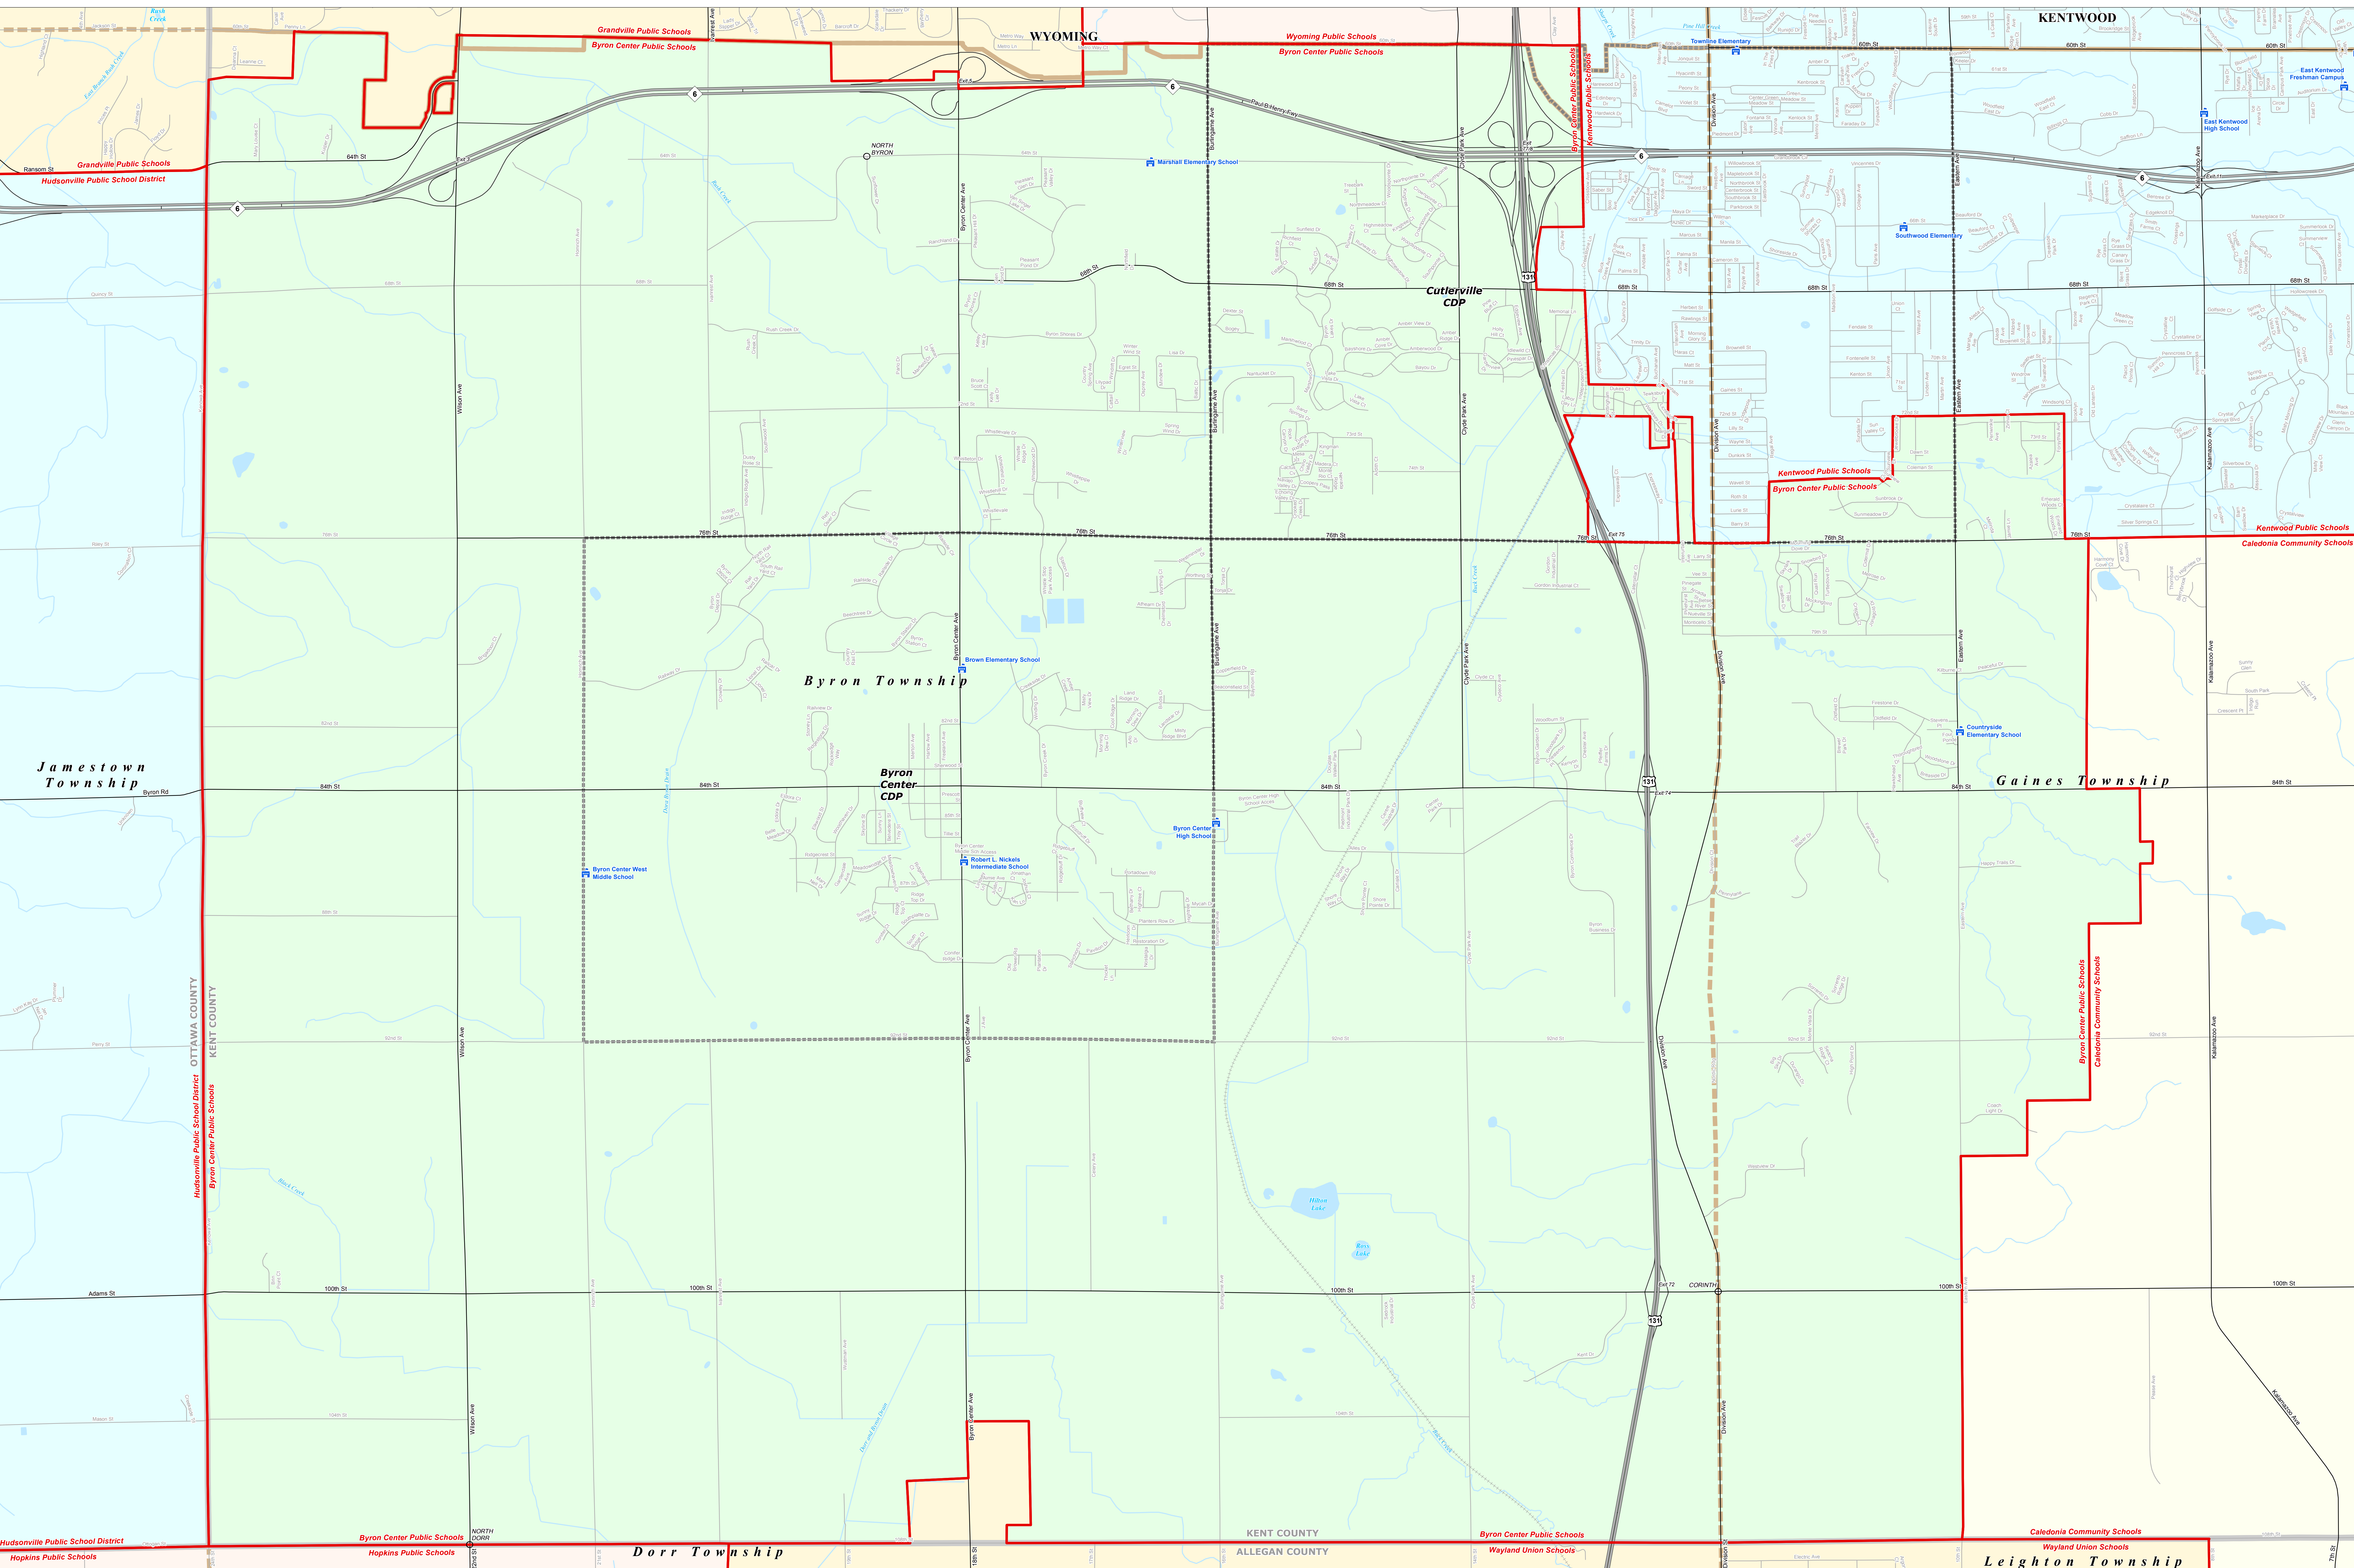

BYRON CENTER PUBLIC SCHOOLS

Kent ISD

0 0.25 0.5 1 Miles

Legend	
School District	School
County	Water Feature
City	River, Stream, or Drain
Township	Freeway
Village	Highway
Census Designated Place	Primary Road
	Local Road
	Railroad
	Unincorporated Place